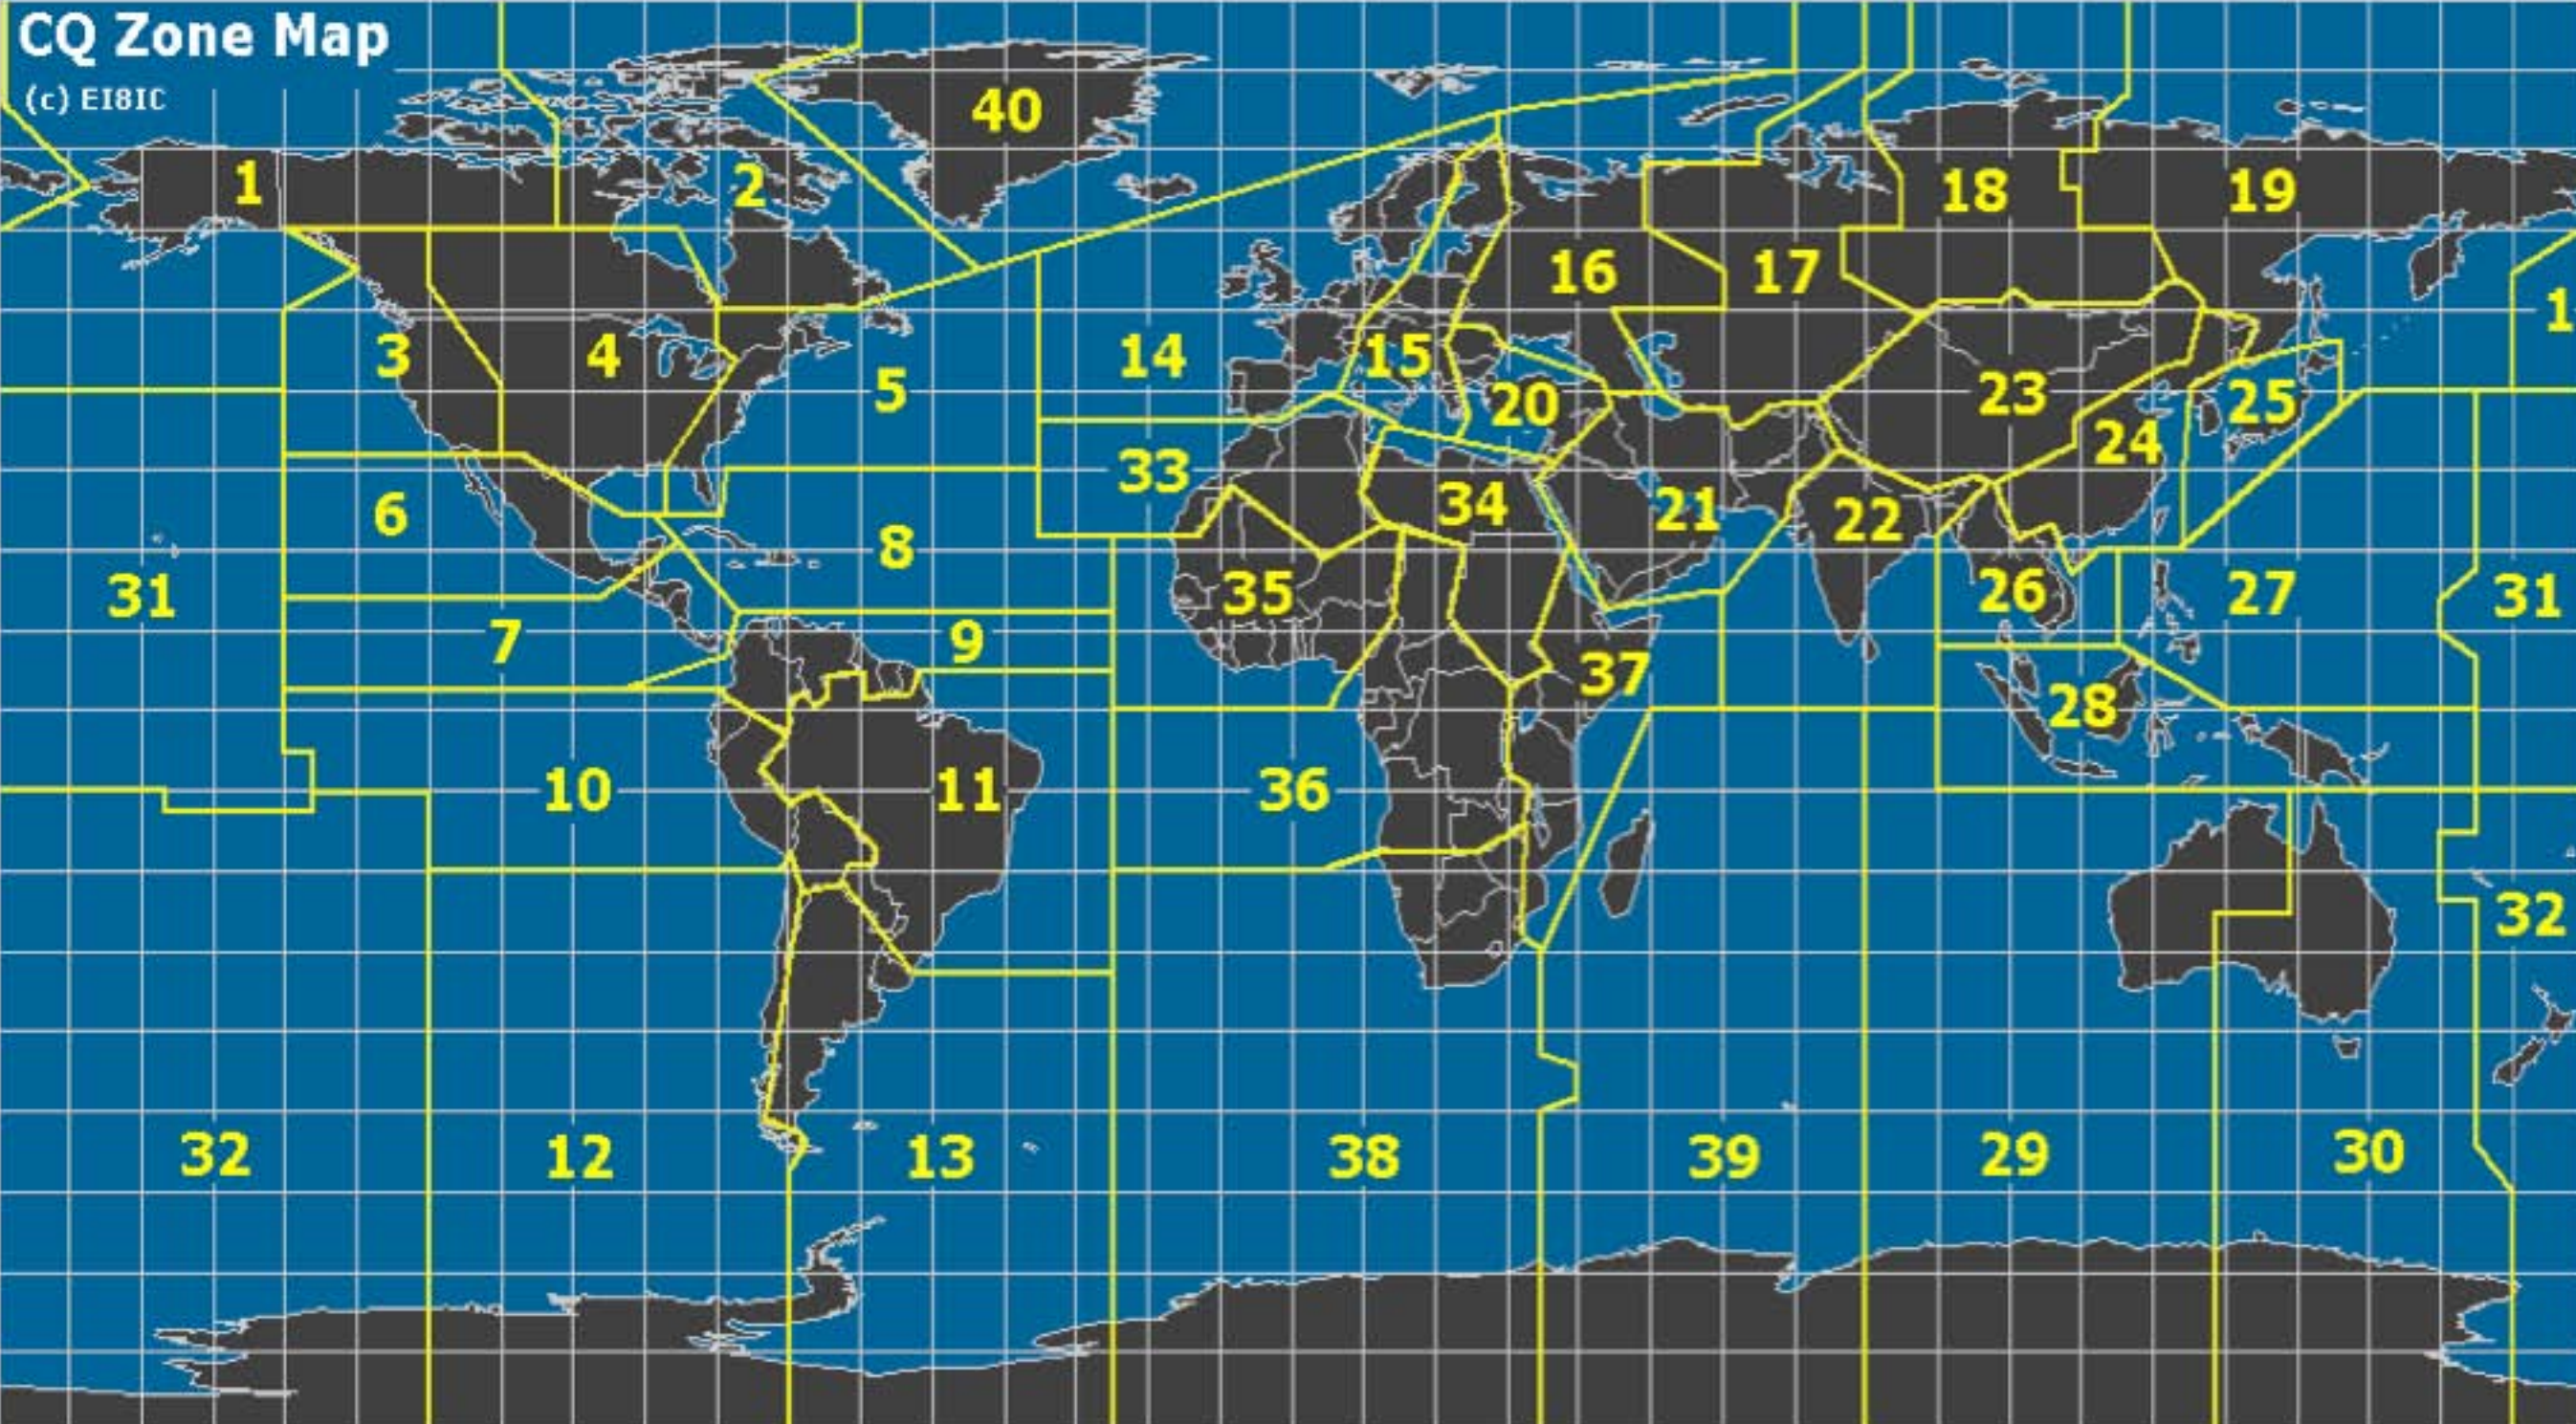

CQ ZONES

CQ Zone Map

(c) EI8IC