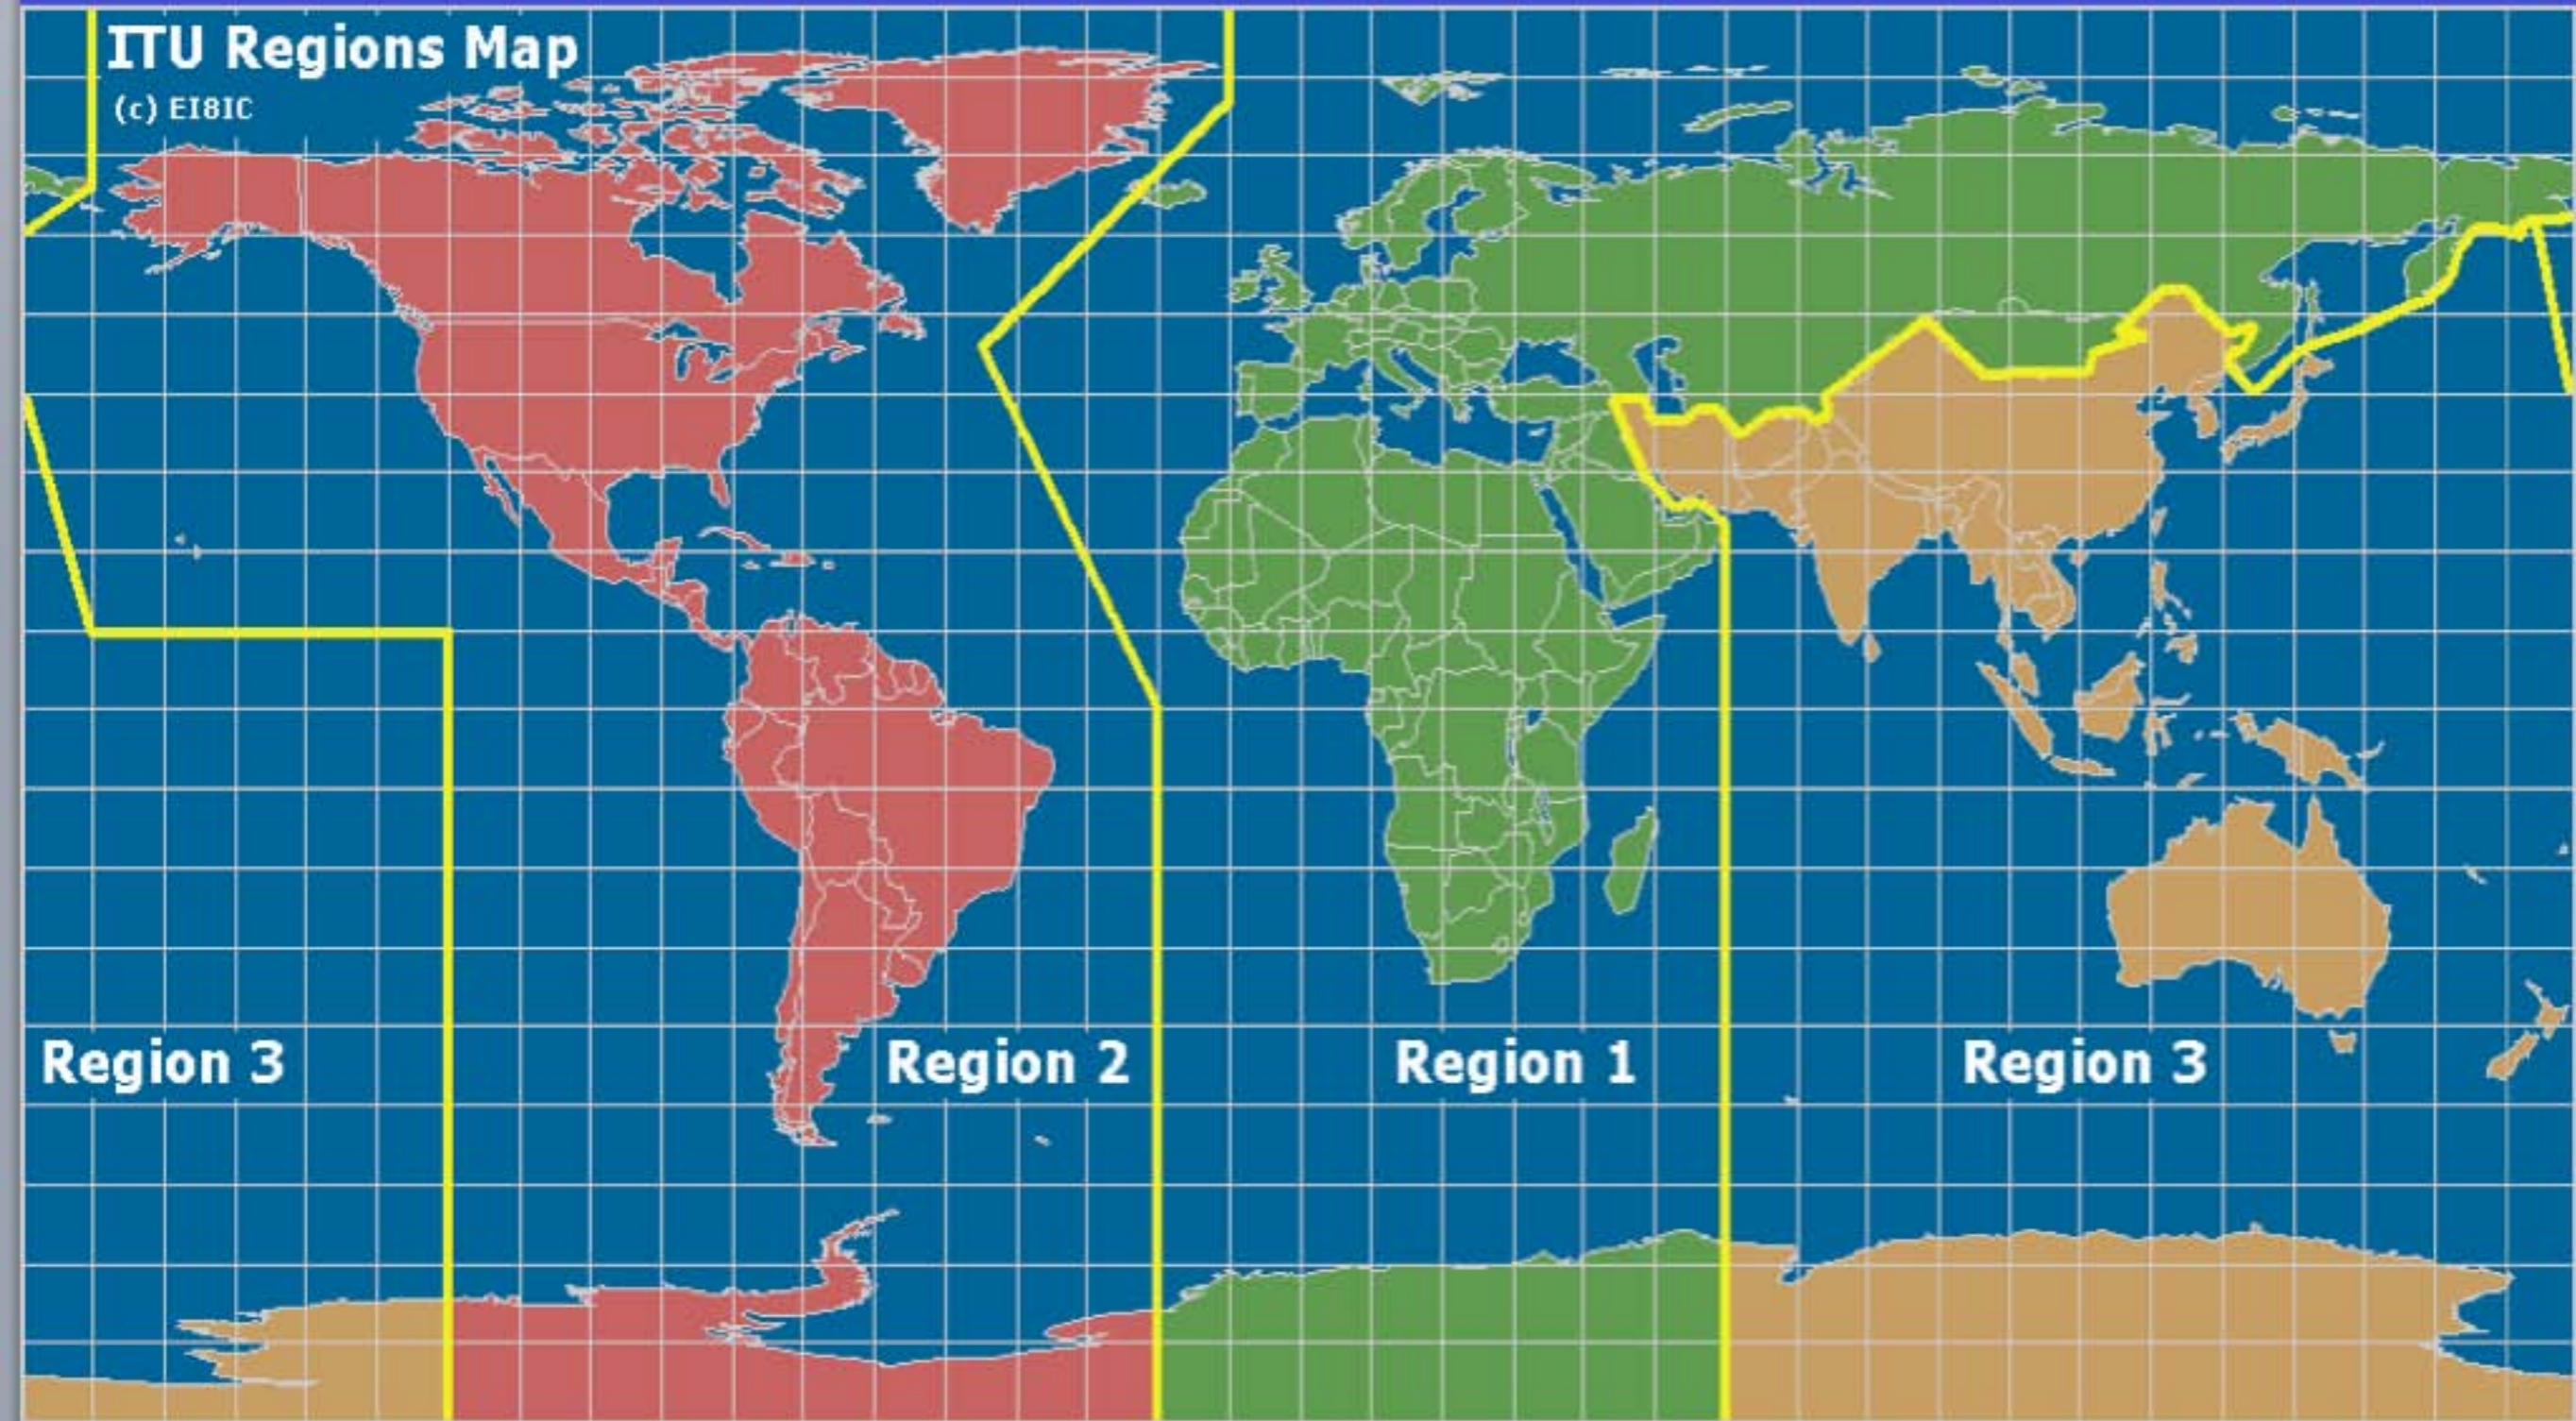

Who decides what is a region, zone or section?

- The governments of the world.**
- Amateur radio organizations.**
- Anyone else that so desires to.**

(After all they are just lines on a map)

What are they used for?

- Governments use them for regulatory purposes.
- Amateur radio uses them to organize groups of amateurs in geographical areas.
- These zones and regions are often used in contests, etc.

The **International Telecommunication Union** (*ITU*) is an agency of the United Nations which regulates information and communication technology issues. The *ITU* coordinates the shared global use of the radio spectrum, promotes international cooperation in assigning satellite orbits, works to improve telecommunication infrastructure in the developing world and establishes worldwide standards.

The ITU has divided the world into regions and zones for purposes of coordinating the use of radio frequencies.

ITU REGIONS

ITU Regions Map

(c) EIBIC

ITU ZONES

ITU Zone Map

(c) EIBIC

ITU ZONES IN THE UNITED STATES

SB

SANTA CLARA VALLEY

SCV

SAN DIEGO

SDG

SAN FRANCISCO

SF

SAN JOAQUIN VALLEY