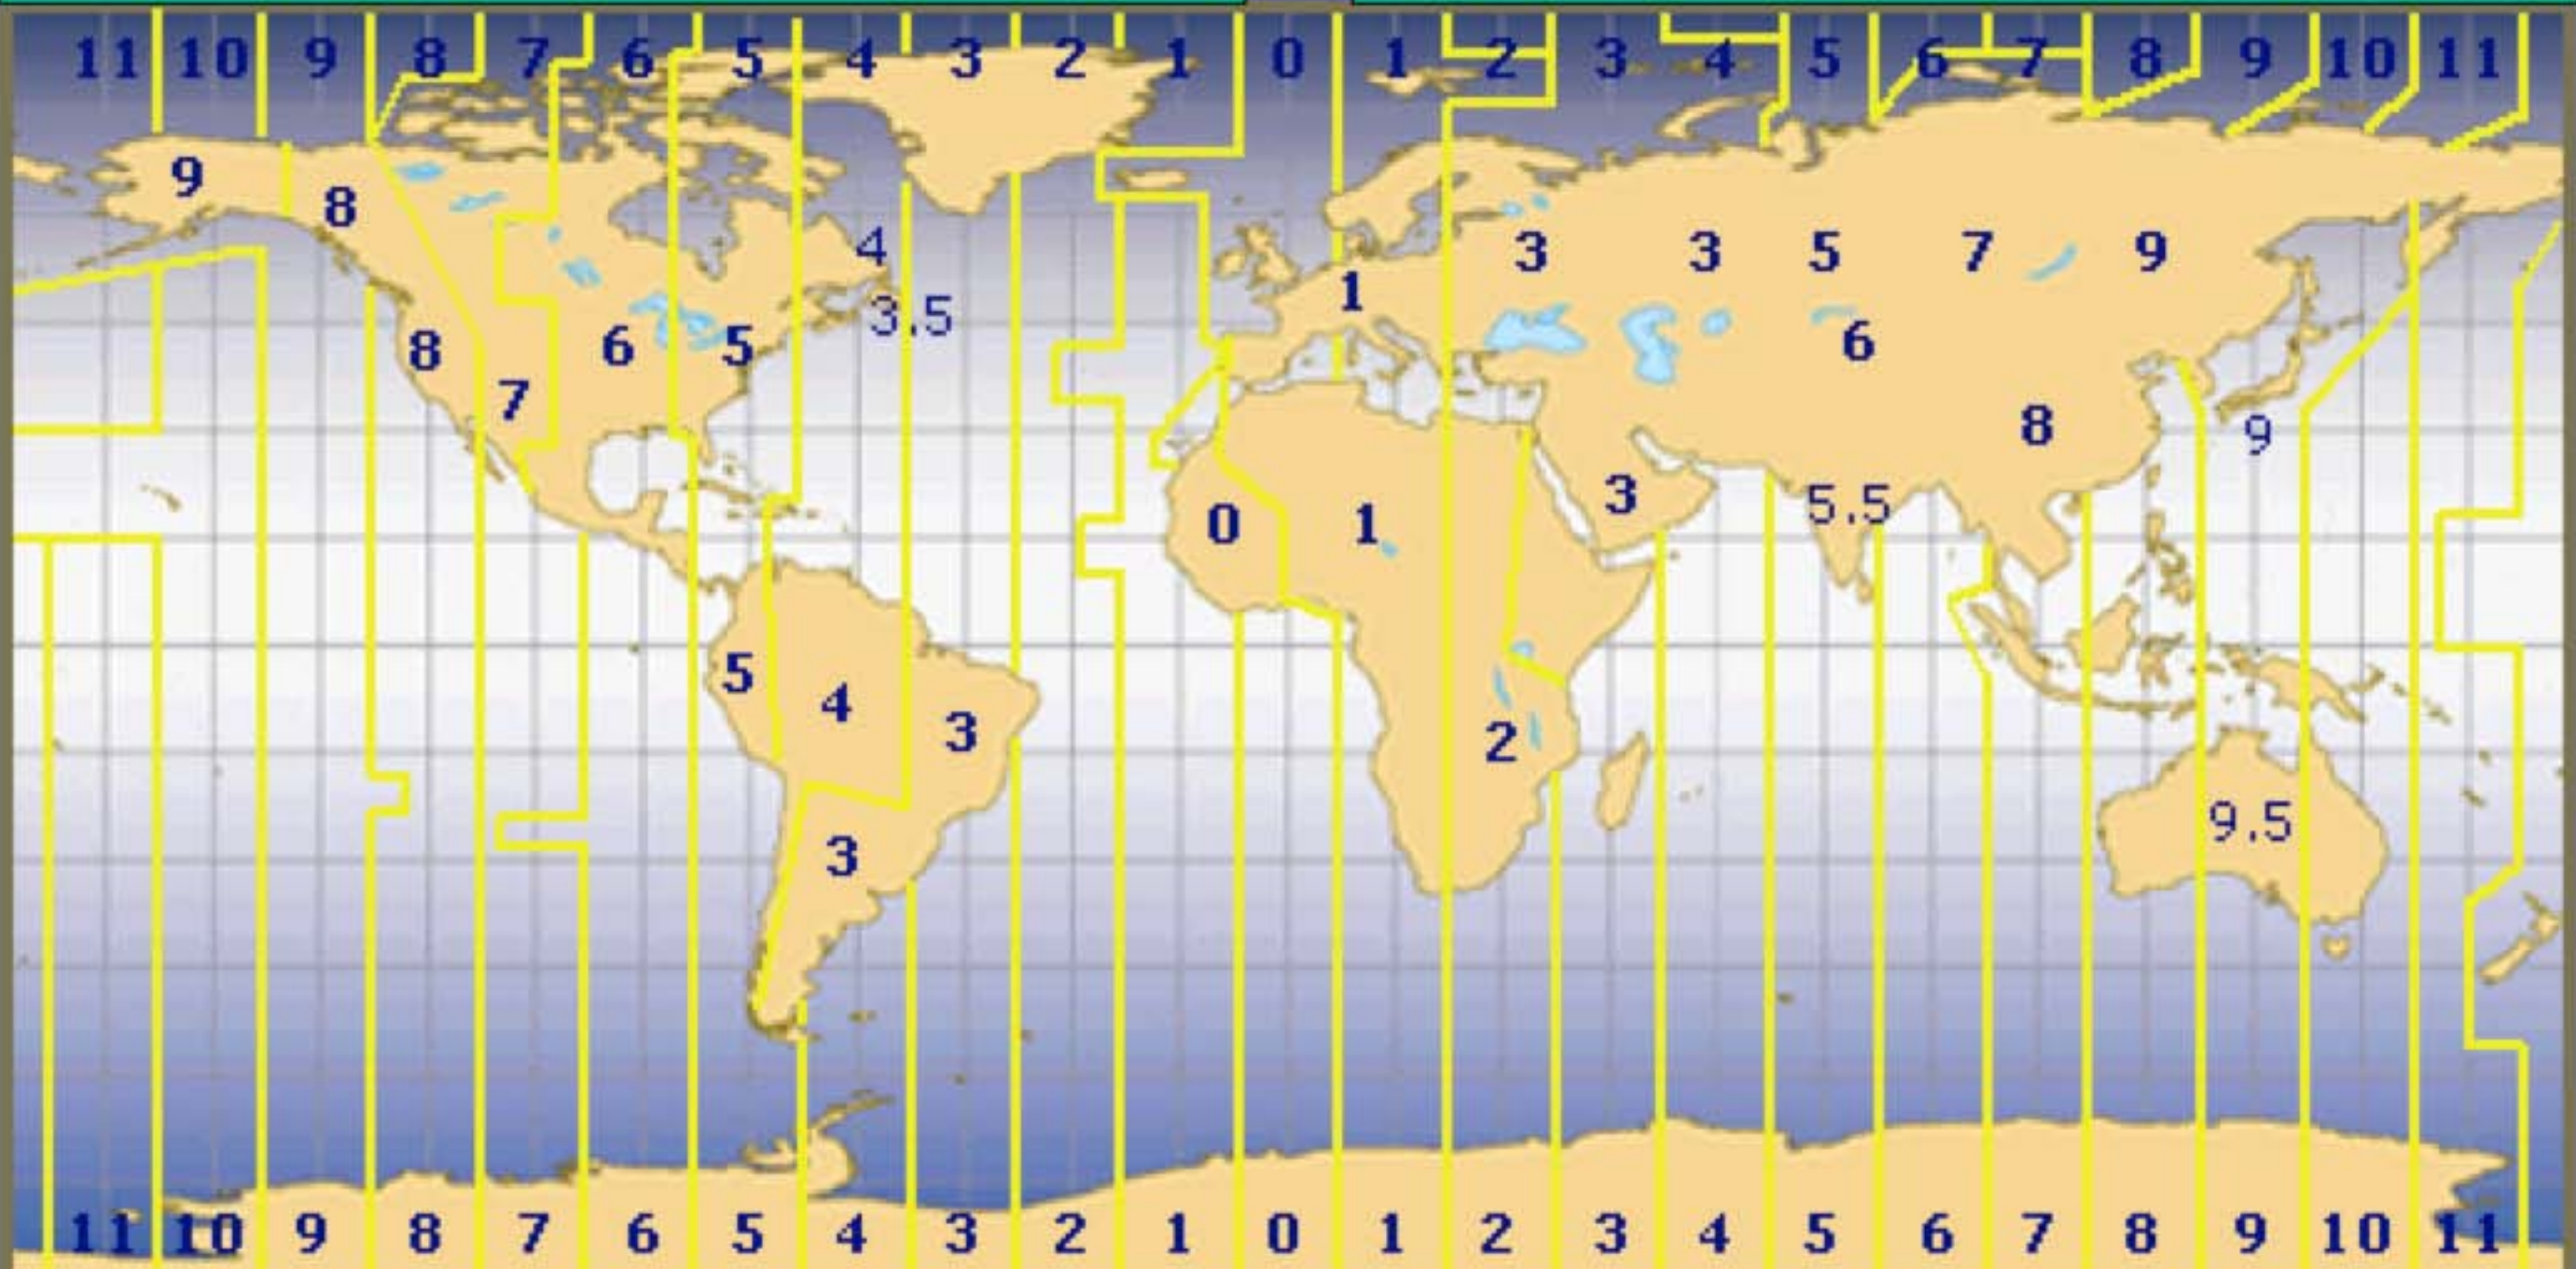

ARRL SECTIONS IN CALL SIGN AREA 6

EAST BAY

EB

LOS ANGELES

LAX

ORANGE

ORG

SANTA BARBARA

SB

SANTA CLARA VALLEY

SCV

SAN DIEGO

SDG

SAN FRANCISCO

SF

SAN JOAQUIN VALLEY

SJV

SACRAMENTO NALLEY

SV

PACIFIC

PAC

The next slide shows the world time zones. To get the time in any part of the world you take the time zone number and add or subtract from the UTC time.

TIME ZONES

UTC MINUS TIME ZONE

TIME ZONE PLUS UTC

Auburn, California

- **ITU REGION** **2**
- **ITU ZONE** **6**
- **CQ ZONE** **3**
- **ARRL SECTION** **SV**

**Hopefully this has been of some
value to you.**

73 Chuck Baker AE6LR