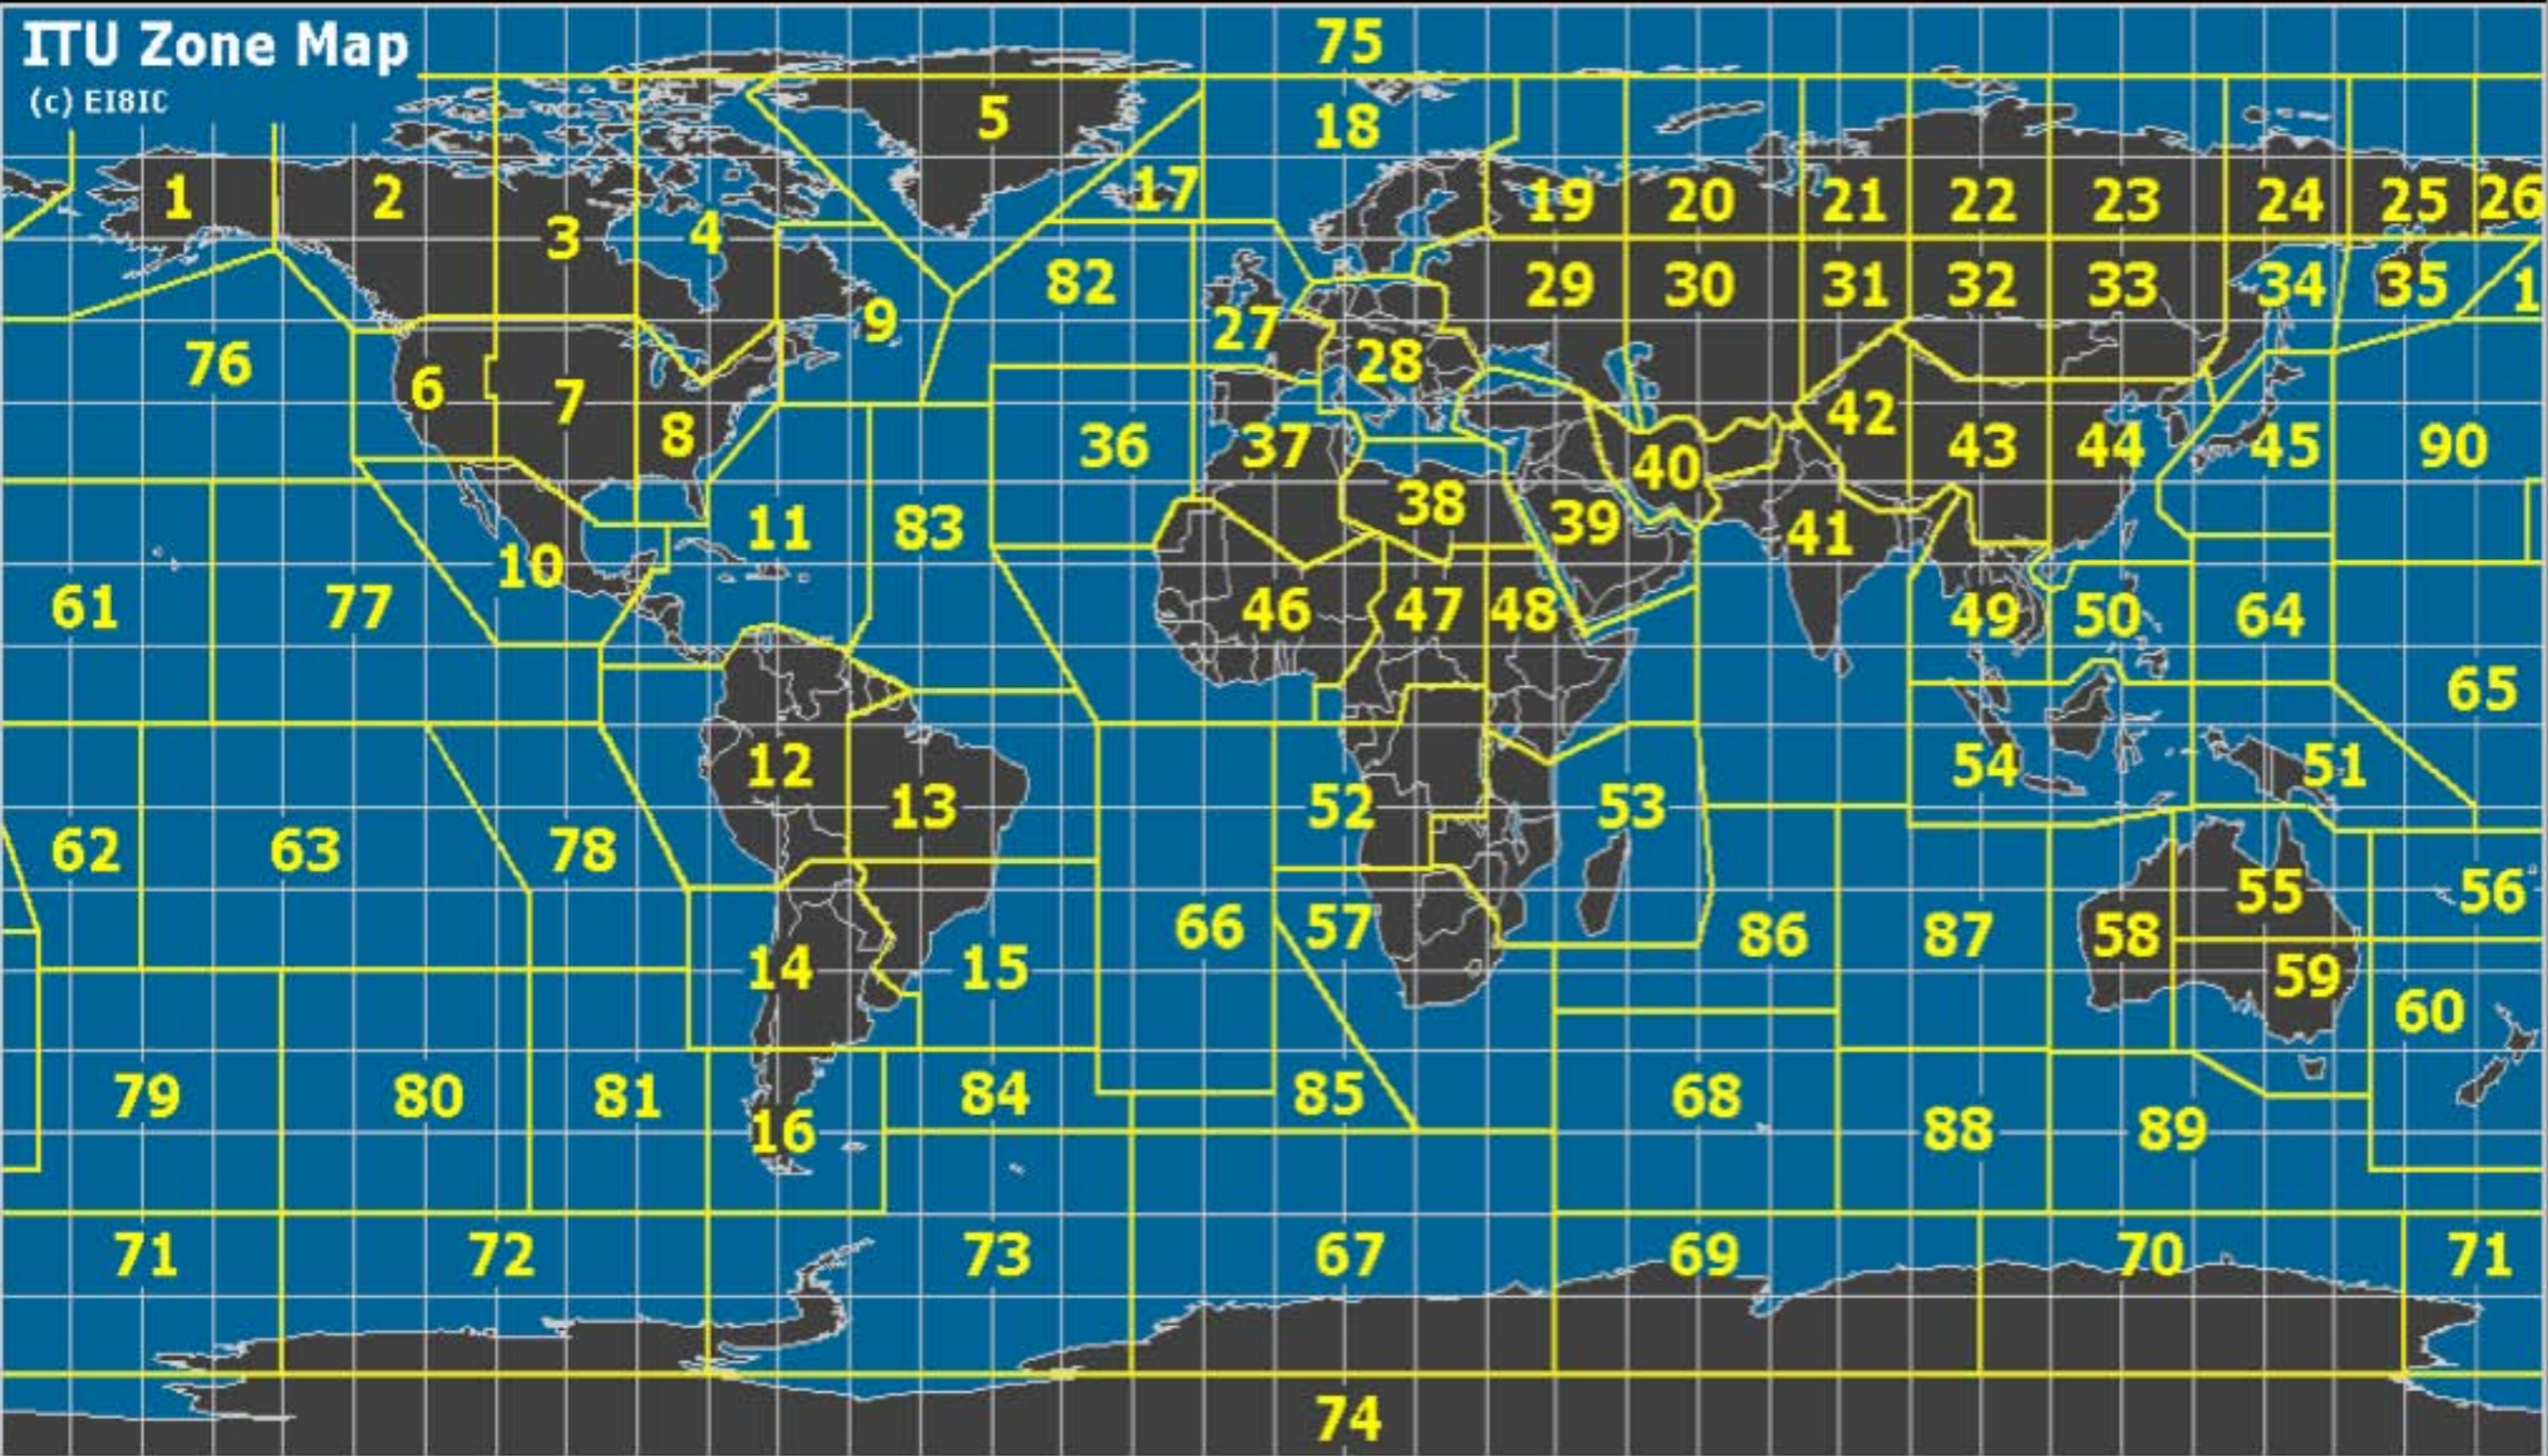

The ITU has divided the world into regions and zones for purposes of coordinating the use of radio frequencies.

ITU REGIONS

ITU Regions Map

(c) EIBIC

ITU ZONES

ITU Zone Map

(c) EIBIC

ITU ZONES IN THE UNITED STATES

ARRL SECTIONS IN CALL SIGN AREA 6

EAST BAY

EB

LOS ANGELES

LAX

ORANGE

ORG

SANTA BARBARA

SB

SANTA CLARA VALLEY

SCV

SAN DIEGO

SDG

SAN FRANCISCO

SF

SAN JOAQUIN VALLEY